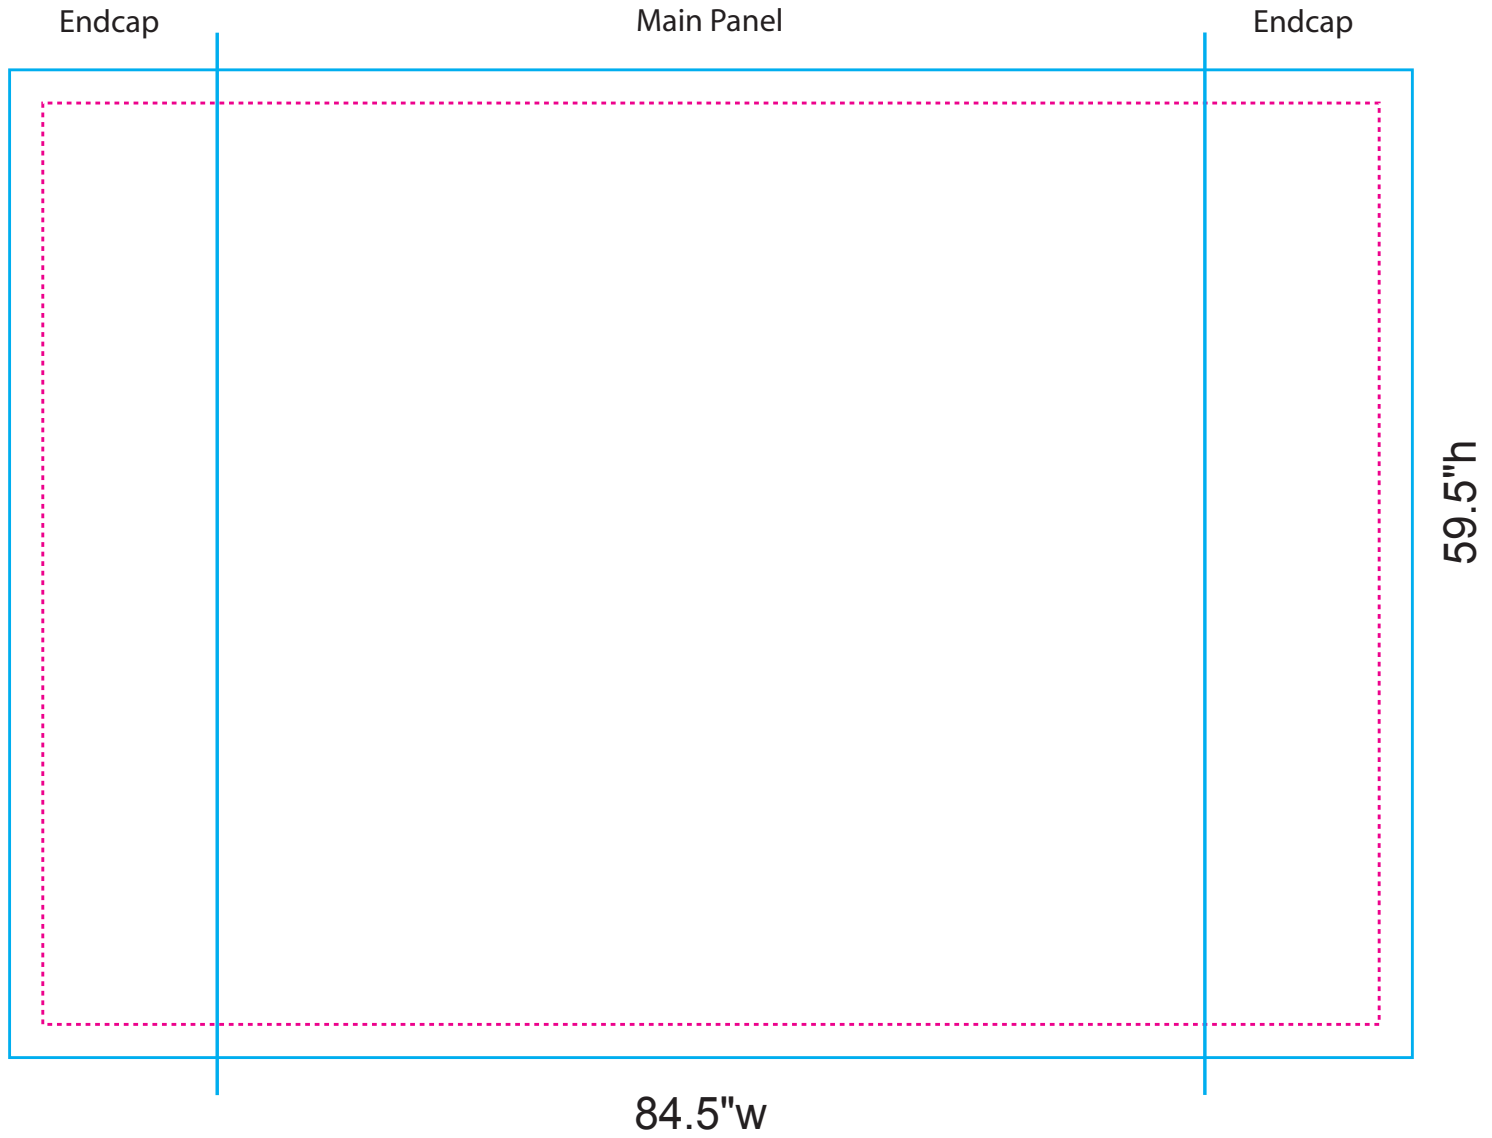

# 2x2 Straight Burst With Endcaps

Final size: 84.5"w x 59.5"h  
Stitching area: 80.5"w x 55.5"h

Please make sure text and images are at least 1" away from stitching and panel break.